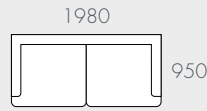

VITTORIA MIA

COMPONENTS

A - 3 Seater Sofa