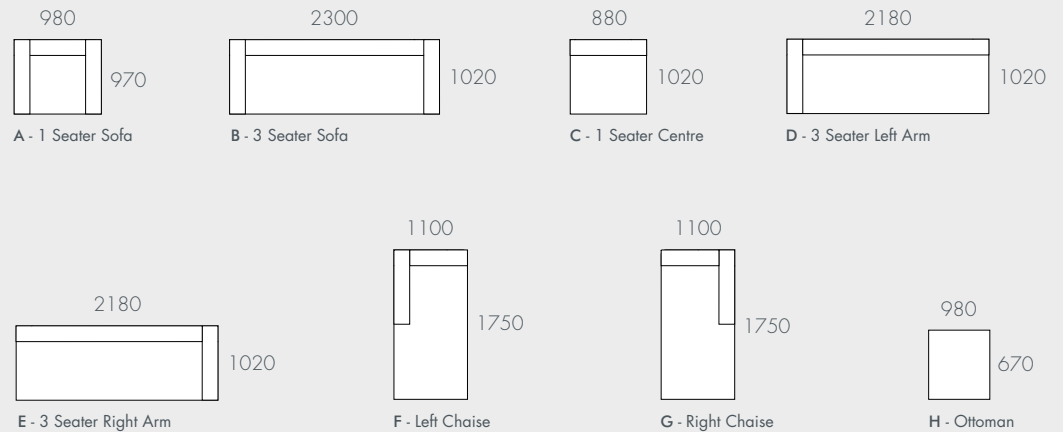

Sketch SLOOPY

COMPONENTS

MODULAR EXAMPLES