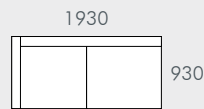

E - 2 Seater Left Arm