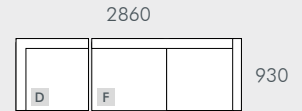

B - 3 Seater Sofa

C - 2 Seater Sofa

D - Corner Sofa

E - 2 Seater Left Arm

F - 2 Seater Right Arm

G - Left Chaise

H - Right Chaise

MODULAR OPTIONS

All dimensions shown are millimetres.

KEY	DESCRIPTION	PRODUCT CODE	WIDTH	DEPTH	HEIGHT
A	4 Seater Sofa	SOF-SKE-BAS4S	2400	930	760
B	3 Seater Sofa	SOF-SKE-BAS3S	2200	930	760
C	2 Seater Sofa	SOF-SKE-BAS2S	1800	930	760
D	Corner Sofa	SOF-SKE-BAS-CNR	930	930	760
E	2 Seater Left Arm	SOF-SKE-BAS2S-LFT	1930	930	760
F	2 Seater Right Arm	SOF-SKE-BAS2S-RIT	1930	930	760
G	Left Chaise	SOF-SKE-BAS-LFT-CHS	1100	1600	760
H	Right chaise	SOF-SKE-BAS-RIT-CHS	1100	1630	760