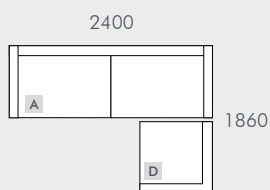

B - 3 Seater Sofa

C - 2 Seater Sofa

D - Corner Sofa

E - 2 Seater Left Arm

F - 2 Seater Right Arm

G - Left Chaise

H - Right Chaise

MODULAR OPTIONS

All dimensions shown are millimetres.

KEY	DESCRIPTION	PRODUCT CODE	WIDTH	DEPTH	HEIGHT
A	4 Seater Sofa	SOF-SKE-BAS4S	2400	930	760
B	3 Seater Sofa	SOF-SKE-BAS3S	2200	930	760
C	2 Seater Sofa	SOF-SKE-BAS2S	1800	930	760
D	Corner Sofa	SOF-SKE-BAS-CNR	930	930	760
E	2 Seater Left Arm	SOF-SKE-BAS2S-LFT	1930	930	760
F	2 Seater Right Arm	SOF-SKE-BAS2S-RIT	1930	930	760
G	Left Chaise	SOF-SKE-BAS-LFT-CHS	1100	1600	760
H	Right chaise	SOF-SKE-BAS-RIT-CHS	1100	1630	760