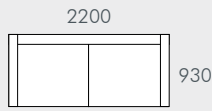

B - 3 Seater Sofa