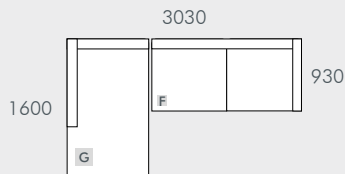

B - 3 Seater Sofa

C - 2 Seater Sofa

D - Corner Sofa

E - 2 Seater Left Arm

F - 2 Seater Right Arm

G - Left Chaise

H - Right Chaise

MODULAR OPTIONS

All dimensions shown are millimetres.

KEY	DESCRIPTION	PRODUCT CODE	WIDTH	DEPTH	HEIGHT
A	4 Seater Sofa	SOF-SKE-BAS4S	2400	930	760
B	3 Seater Sofa	SOF-SKE-BAS3S	2200	930	760
C	2 Seater Sofa	SOF-SKE-BAS2S	1800	930	760
D	Corner Sofa	SOF-SKE-BAS-CNR	930	930	760
E	2 Seater Left Arm	SOF-SKE-BAS2S-LFT	1930	930	760
F	2 Seater Right Arm	SOF-SKE-BAS2S-RIT	1930	930	760
G	Left Chaise	SOF-SKE-BAS-LFT-CHS	1100	1600	760
H	Right chaise	SOF-SKE-BAS-RIT-CHS	1100	1630	760