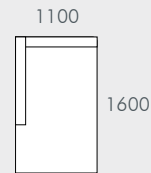

B - 3 Seater Sofa

C - 2 Seater Sofa

D - Corner Sofa

E - 2 Seater Left Arm

F - 2 Seater Right Arm

G - Left Chaise

H - Right Chaise

MODULAR OPTIONS

All dimensions shown are millimetres.

KEY	DESCRIPTION	PRODUCT CODE	WIDTH	DEPTH	HEIGHT
A	4 Seater Sofa	SOF-SKE-BAS4S	2400	930	760
B	3 Seater Sofa	SOF-SKE-BAS3S	2200	930	760
C	2 Seater Sofa	SOF-SKE-BAS2S	1800	930	760
D	Corner Sofa	SOF-SKE-BAS-CNR	930	930	760
E	2 Seater Left Arm	SOF-SKE-BAS2S-LFT	1930	930	760
F	2 Seater Right Arm	SOF-SKE-BAS2S-RIT	1930	930	760
G	Left Chaise	SOF-SKE-BAS-LFT-CHS	1100	1600	760
H	Right chaise	SOF-SKE-BAS-RIT-CHS	1100	1630	760