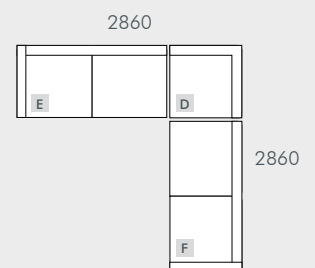

B - 3 Seater Sofa

C - 2 Seater Sofa

D - Corner Sofa

E - 2 Seater Left Arm

F - 2 Seater Right Arm

G - Left Chaise

H - Right Chaise

MODULAR OPTIONS

All dimensions shown are millimetres.

KEY	DESCRIPTION	PRODUCT CODE	WIDTH	DEPTH	HEIGHT
A	4 Seater Sofa	SOF-SKE-BAS4S	2400	930	760
B	3 Seater Sofa	SOF-SKE-BAS3S	2200	930	760
C	2 Seater Sofa	SOF-SKE-BAS2S	1800	930	760
D	Corner Sofa	SOF-SKE-BAS-CNR	930	930	760
E	2 Seater Left Arm	SOF-SKE-BAS2S-LFT	1930	930	760
F	2 Seater Right Arm	SOF-SKE-BAS2S-RIT	1930	930	760
G	Left Chaise	SOF-SKE-BAS-LFT-CHS	1100	1600	760
H	Right chaise	SOF-SKE-BAS-RIT-CHS	1100	1630	760