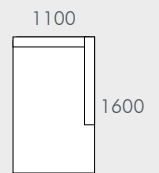

DIMENSIONS

WIDTHS	Various
DEPTH	Various
SEAT HEIGHT	420mm

COVERS	Non-Removable
--------	---------------

PROFILE	Medium Cushion
---------	----------------

Polyurethane Foam, Duck Feather & Polyester Ball Fiber

B - 3 Seater Sofa

C - 2 Seater Sofa

D - Corner Sofa

E - 2 Seater Left Arm

F - 2 Seater Right Arm

G - Left Chaise

H - Right Chaise

MODULAR OPTIONS

All dimensions shown are millimetres.

KEY	DESCRIPTION	PRODUCT CODE	WIDTH	DEPTH	HEIGHT
A	4 Seater Sofa	SOF-SKE-BAS4S	2400	930	760
B	3 Seater Sofa	SOF-SKE-BAS3S	2200	930	760
C	2 Seater Sofa	SOF-SKE-BAS2S	1800	930	760
D	Corner Sofa	SOF-SKE-BAS-CNR	930	930	760
E	2 Seater Left Arm	SOF-SKE-BAS2S-LFT	1930	930	760
F	2 Seater Right Arm	SOF-SKE-BAS2S-RIT	1930	930	760
G	Left Chaise	SOF-SKE-BAS-LFT-CHS	1100	1600	760
H	Right chaise	SOF-SKE-BAS-RIT-CHS	1100	1630	760