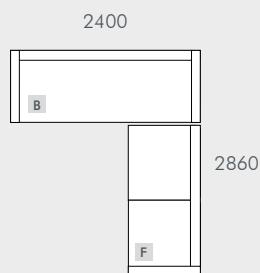

B - 3 Seater Sofa

C - 2 Seater Sofa

D - Corner Sofa

E - 2 Seater Left Arm

F - 2 Seater Right Arm

G - Left Chaise

H - Right Chaise

MODULAR OPTIONS

All dimensions shown are millimetres.

KEY	DESCRIPTION	PRODUCT CODE	WIDTH	DEPTH	HEIGHT
A	4 Seater Sofa	SOF-SKE-BAS4S	2400	930	760
B	3 Seater Sofa	SOF-SKE-BAS3S	2200	930	760
C	2 Seater Sofa	SOF-SKE-BAS2S	1800	930	760
D	Corner Sofa	SOF-SKE-BAS-CNR	930	930	760
E	2 Seater Left Arm	SOF-SKE-BAS2S-LFT	1930	930	760
F	2 Seater Right Arm	SOF-SKE-BAS2S-RIT	1930	930	760
G	Left Chaise	SOF-SKE-BAS-LFT-CHS	1100	1600	760
H	Right chaise	SOF-SKE-BAS-RIT-CHS	1100	1630	760