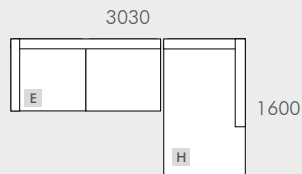

B - 3 Seater Sofa

C - 2 Seater Sofa

D - Corner Sofa

E - 2 Seater Left Arm

F - 2 Seater Right Arm

G - Left Chaise

H - Right Chaise

MODULAR OPTIONS

All dimensions shown are millimetres.

KEY	DESCRIPTION	PRODUCT CODE	WIDTH	DEPTH	HEIGHT
A	4 Seater Sofa	SOF-SKE-BAS4S	2400	930	760
B	3 Seater Sofa	SOF-SKE-BAS3S	2200	930	760
C	2 Seater Sofa	SOF-SKE-BAS2S	1800	930	760
D	Corner Sofa	SOF-SKE-BAS-CNR	930	930	760
E	2 Seater Left Arm	SOF-SKE-BAS2S-LFT	1930	930	760
F	2 Seater Right Arm	SOF-SKE-BAS2S-RIT	1930	930	760
G	Left Chaise	SOF-SKE-BAS-LFT-CHS	1100	1600	760
H	Right chaise	SOF-SKE-BAS-RIT-CHS	1100	1630	760