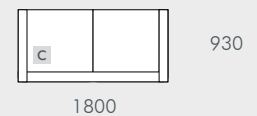

B - 3 Seater Sofa

C - 2 Seater Sofa

D - Corner Sofa

E - 2 Seater Left Arm

F - 2 Seater Right Arm

G - Left Chaise

H - Right Chaise

MODULAR OPTIONS

All dimensions shown are millimetres.

KEY	DESCRIPTION	PRODUCT CODE	WIDTH	DEPTH	HEIGHT
A	4 Seater Sofa	SOF-SKE-BAS4S	2400	930	760
B	3 Seater Sofa	SOF-SKE-BAS3S	2200	930	760
C	2 Seater Sofa	SOF-SKE-BAS2S	1800	930	760
D	Corner Sofa	SOF-SKE-BAS-CNR	930	930	760
E	2 Seater Left Arm	SOF-SKE-BAS2S-LFT	1930	930	760
F	2 Seater Right Arm	SOF-SKE-BAS2S-RIT	1930	930	760
G	Left Chaise	SOF-SKE-BAS-LFT-CHS	1100	1600	760
H	Right chaise	SOF-SKE-BAS-RIT-CHS	1100	1630	760