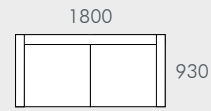

C - 2 Seater Sofa