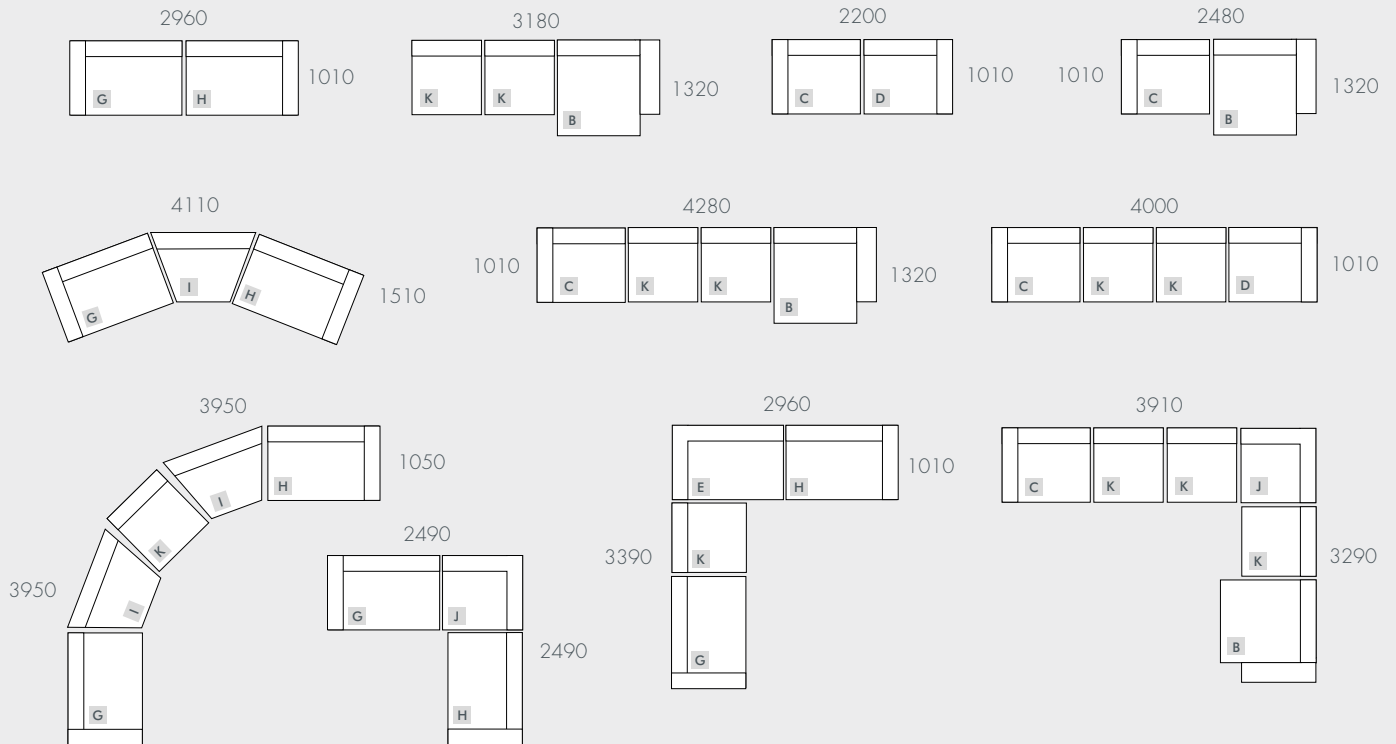

CUSTOMISATION AVAILABLE

Visit a showroom to discover our thoughtfully curated palette of custom fabrics.

Sketch BAKER

COMPONENTS

MODULAR EXAMPLES

All dimensions shown are millimetres.

KEY	DESCRIPTION	PRODUCT CODE	WIDTH	DEPTH	HEIGHT
A	Left Chaise	SOF-SKE-BAK-LFT-CHS	1380	1320	730
B	Right Chaise	SOF-SKE-BAK-RIT-CHS	1380	1320	730
C	1 Seater Left Arm	SOF-SKE-BAK1S-LFT	1100	1010	730
D	1 Seater Right Arm	SOF-SKE-BAK1S-RIT	1100	1010	730
E	2 Seater Left Corner	SOF-SKE-BAK2S-LFT-CNR	1480	1010	730
F	2 Seater Right Corner	SOF-SKE-BAK2S-RIT-CNR	1480	1010	730
G	2 Seater Left Arm	SOF-SKE-BAK2S-LFT	1480	1010	730
H	2 Seater Right Arm	SOF-SKE-BAK2S-RIT	1480	1010	730
I	Wedge	SOF-SKE-BAK-WED	1280	930	730
J	Corner Sofa	SOF-SKE-BAK-CNR	1010	1010	730
K	1 Seater Centre	SOF-SKE-BAK1S-CTR	900	1010	730
L	3 Seater Sofa	SOF-SKE-BAK3S	2200	1000	730
M	4 Seater Sofa	SOF-SKE-BAK4S	2400	1000	760