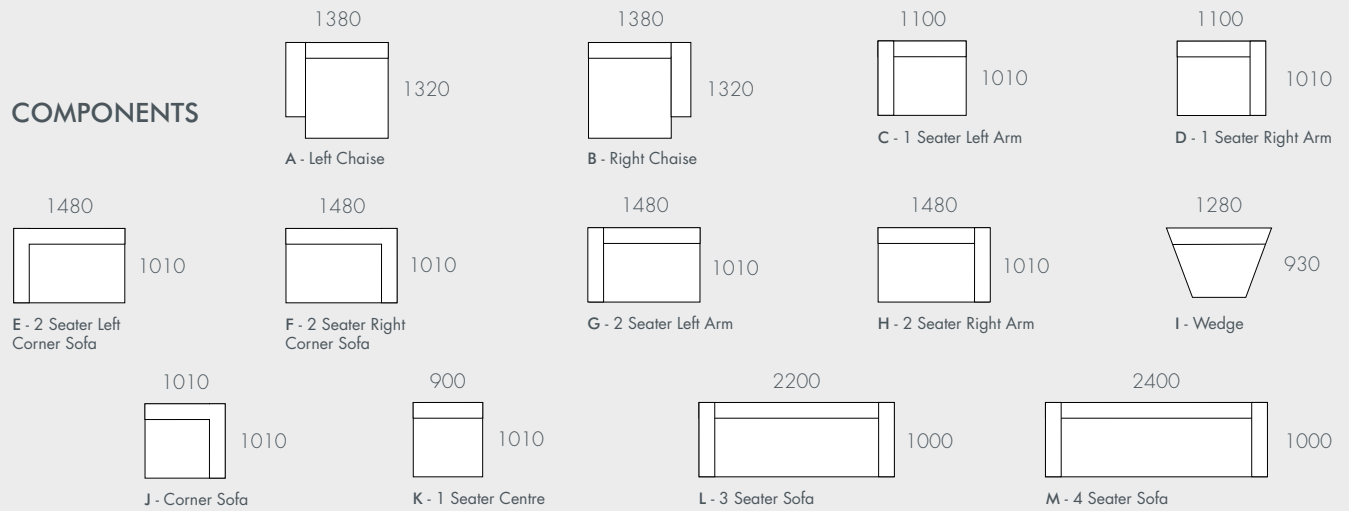

Please refer following page.

NOTES

Modulars are ordered as separate units available in left (LFT) or right (RIT) facing orientation. As you stand in front of the sofa the arm will be in either the left of right side of the modular component. Please refer website for care instructions.

As product specifications sometimes change, please confirm with your GlobeWest salesperson before placing your order.

UPHOLSTERY COLOURS

Camel Leather (CAM)

Sandstone (SAN)

Diamond* (DIA)

* 3 & 4 Seater Sofas only

CUSTOMISATION AVAILABLE

Visit a showroom to discover our thoughtfully curated palette of custom fabrics.

Sketch BAKER

COMPONENTS

MODULAR EXAMPLES

All dimensions shown are millimetres.

KEY	DESCRIPTION	PRODUCT CODE	WIDTH	DEPTH	HEIGHT
A	Left Chaise	SOF-SKE-BAK-LFT-CHS	1380	1320	730
B	Right Chaise	SOF-SKE-BAK-RIT-CHS	1380	1320	730
C	1 Seater Left Arm	SOF-SKE-BAK1S-LFT	1100	1010	730
D	1 Seater Right Arm	SOF-SKE-BAK1S-RIT	1100	1010	730
E	2 Seater Left Corner	SOF-SKE-BAK2S-LFT-CNR	1480	1010	730
F	2 Seater Right Corner	SOF-SKE-BAK2S-RIT-CNR	1480	1010	730
G	2 Seater Left Arm	SOF-SKE-BAK2S-LFT	1480	1010	730
H	2 Seater Right Arm	SOF-SKE-BAK2S-RIT	1480	1010	730
I	Wedge	SOF-SKE-BAK-WED	1280	930	730
J	Corner Sofa	SOF-SKE-BAK-CNR	1010	1010	730
K	1 Seater Centre	SOF-SKE-BAK1S-CTR	900	1010	730
L	3 Seater Sofa	SOF-SKE-BAK3S	2200	1000	730
M	4 Seater Sofa	SOF-SKE-BAK4S	2400	1000	760