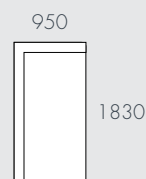

As product specifications sometimes change, please confirm with your GlobeWest salesperson before placing your order.

FELIX SLOUCH

COMPONENTS

A - 2 Seater Left Arm

B - 2 Seater Right Arm

C - Left Chaise

D - Right Chaise

E - Corner Sofa

F - Ottoman

MODULAR EXAMPLES

All dimensions shown are millimetres.

KEY	DESCRIPTION	PRODUCT CODE	WIDTH	DEPTH	HEIGHT
A	2 Seater Left Arm	SOF-FEL-SLCH-2S-LFT	1915	950	765
B	2 Seater Right Arm	SOF-FEL-SLCH-2S-RIT	1915	950	765
C	Left Chaise	SOF-FEL-SLCH-LFT-CHS	950	1830	765
D	Right Chaise	SOF-FEL-SLCH-RIT-CHS	950	1830	765
E	Corner Sofa	SOF-FEL-SLCH-CNR	950	950	765
F	Ottoman	SOF-FEL-SLCH-OTT	950	810	435