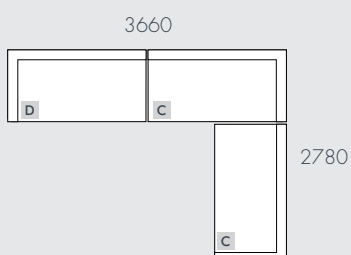

As product specifications sometimes change, please confirm with your GlobeWest salesperson before placing your order.

FELIX SLOUCH

COMPONENTS

A - 2 Seater Left Arm

B - 2 Seater Right Arm

C - Left Chaise

D - Right Chaise

E - Corner Sofa

F - Ottoman

MODULAR EXAMPLES

All dimensions shown are millimetres.

KEY	DESCRIPTION	PRODUCT CODE	WIDTH	DEPTH	HEIGHT
A	2 Seater Left Arm	SOF-FEL-SLCH-2S-LFT	1915	950	765
B	2 Seater Right Arm	SOF-FEL-SLCH-2S-RIT	1915	950	765
C	Left Chaise	SOF-FEL-SLCH-LFT-CHS	950	1830	765
D	Right Chaise	SOF-FEL-SLCH-RIT-CHS	950	1830	765
E	Corner Sofa	SOF-FEL-SLCH-CNR	950	950	765
F	Ottoman	SOF-FEL-SLCH-OTT	950	810	435