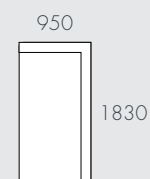

As product specifications sometimes change, please confirm with your GlobeWest salesperson before placing your order.

FELIX SLOUCH

COMPONENTS

A - 2 Seater Left Arm

B - 2 Seater Right Arm

C - Left Chaise

D - Right Chaise

E - Corner Sofa

F - Ottoman

MODULAR EXAMPLES

All dimensions shown are millimetres.

KEY	DESCRIPTION	PRODUCT CODE	WIDTH	DEPTH	HEIGHT
A	2 Seater Left Arm	SOF-FEL-SLCH-2S-LFT	1915	950	765
B	2 Seater Right Arm	SOF-FEL-SLCH-2S-RIT	1915	950	765
C	Left Chaise	SOF-FEL-SLCH-LFT-CHS	950	1830	765
D	Right Chaise	SOF-FEL-SLCH-RIT-CHS	950	1830	765
E	Corner Sofa	SOF-FEL-SLCH-CNR	950	950	765
F	Ottoman	SOF-FEL-SLCH-OTT	950	810	435