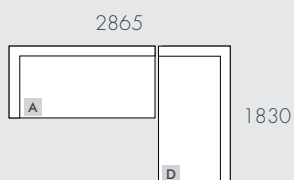

As product specifications sometimes change, please confirm with your GlobeWest salesperson before placing your order.

FELIX SLOUCH

COMPONENTS

A - 2 Seater Left Arm

B - 2 Seater Right Arm

C - Left Chaise

D - Right Chaise

E - Corner Sofa

F - Ottoman

MODULAR EXAMPLES

All dimensions shown are millimetres.

KEY	DESCRIPTION	PRODUCT CODE	WIDTH	DEPTH	HEIGHT
A	2 Seater Left Arm	SOF-FEL-SLCH-2S-LFT	1915	950	765
B	2 Seater Right Arm	SOF-FEL-SLCH-2S-RIT	1915	950	765
C	Left Chaise	SOF-FEL-SLCH-LFT-CHS	950	1830	765
D	Right Chaise	SOF-FEL-SLCH-RIT-CHS	950	1830	765
E	Corner Sofa	SOF-FEL-SLCH-CNR	950	950	765
F	Ottoman	SOF-FEL-SLCH-OTT	950	810	435