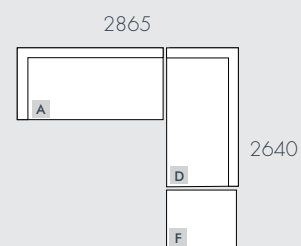

As product specifications sometimes change, please confirm with your GlobeWest salesperson before placing your order.

FELIX SLOUCH

COMPONENTS

A - 2 Seater Left Arm

B - 2 Seater Right Arm

C - Left Chaise

D - Right Chaise

E - Corner Sofa

F - Ottoman

MODULAR EXAMPLES

All dimensions shown are millimetres.

KEY	DESCRIPTION	PRODUCT CODE	WIDTH	DEPTH	HEIGHT
A	2 Seater Left Arm	SOF-FEL-SLCH-2S-LFT	1915	950	765
B	2 Seater Right Arm	SOF-FEL-SLCH-2S-RIT	1915	950	765
C	Left Chaise	SOF-FEL-SLCH-LFT-CHS	950	1830	765
D	Right Chaise	SOF-FEL-SLCH-RIT-CHS	950	1830	765
E	Corner Sofa	SOF-FEL-SLCH-CNR	950	950	765
F	Ottoman	SOF-FEL-SLCH-OTT	950	810	435