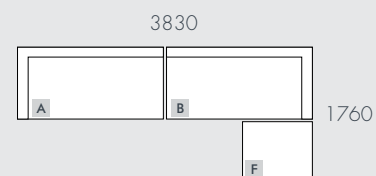

As product specifications sometimes change, please confirm with your GlobeWest salesperson before placing your order.

FELIX SLOUCH

COMPONENTS

A - 2 Seater Left Arm

B - 2 Seater Right Arm

C - Left Chaise

D - Right Chaise

E - Corner Sofa

F - Ottoman

MODULAR EXAMPLES

All dimensions shown are millimetres.

KEY	DESCRIPTION	PRODUCT CODE	WIDTH	DEPTH	HEIGHT
A	2 Seater Left Arm	SOF-FEL-SLCH-2S-LFT	1915	950	765
B	2 Seater Right Arm	SOF-FEL-SLCH-2S-RIT	1915	950	765
C	Left Chaise	SOF-FEL-SLCH-LFT-CHS	950	1830	765
D	Right Chaise	SOF-FEL-SLCH-RIT-CHS	950	1830	765
E	Corner Sofa	SOF-FEL-SLCH-CNR	950	950	765
F	Ottoman	SOF-FEL-SLCH-OTT	950	810	435