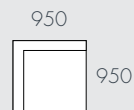

UPHOLSTERY COLOURS

Natural Stone
(NSTN)

Moss Weave
(MOSW)

UPHOLSTERY COLOUR	MATERIALS	LEG COLOUR
Natural Stone	100% Polyester	Black
Moss Weave	100% Polyester	Black

DIMENSIONS

WIDTHS	Various
DEPTH	Various
SEAT HEIGHT	450mm
ARM HEIGHT	690mm

As product specifications sometimes change, please confirm with your GlobeWest salesperson before placing your order.

FELIX SLOUCH

COMPONENTS

A - 2 Seater Left Arm

B - 2 Seater Right Arm

C - Left Chaise

D - Right Chaise

E - Corner Sofa

F - Ottoman

MODULAR EXAMPLES

All dimensions shown are millimetres.

KEY	DESCRIPTION	PRODUCT CODE	WIDTH	DEPTH	HEIGHT
A	2 Seater Left Arm	SOF-FEL-SLCH-2S-LFT	1915	950	765
B	2 Seater Right Arm	SOF-FEL-SLCH-2S-RIT	1915	950	765
C	Left Chaise	SOF-FEL-SLCH-LFT-CHS	950	1830	765
D	Right Chaise	SOF-FEL-SLCH-RIT-CHS	950	1830	765
E	Corner Sofa	SOF-FEL-SLCH-CNR	950	950	765
F	Ottoman	SOF-FEL-SLCH-OTT	950	810	435