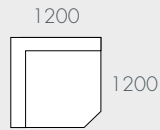

B - Corner Sofa