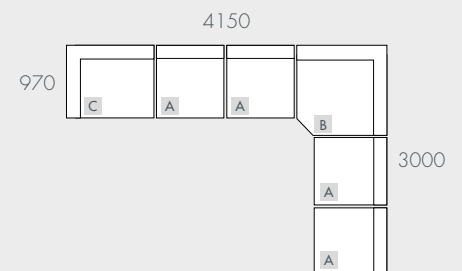

As product specifications sometimes change, please confirm with your GlobeWest salesperson before placing your order.

COVE SEAMED

COMPONENTS

A - 1 Seater Centre

B - Corner Sofa

C - 1 Seater Left Arm

D - 1 Seater Right Arm

MODULAR EXAMPLES

All dimensions shown are millimetres.

KEY	DESCRIPTION	PRODUCT CODE	WIDTH	DEPTH	HEIGHT
A	1 Seater Centre	SOF-COVE-SEAM1S	900	970	860
B	Corner Sofa	SOF-COVE-SEAM1S-CNR	1200	1200	860
C	1 Seater Left Arm	SOF-COVE-SEAM1S-LFT	1150	970	860
D	1 Seater Right Arm	SOF-COVE-SEAM1S-RIT	1150	970	860