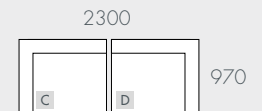

MODULAR EXAMPLES

All dimensions shown are millimetres.

KEY	DESCRIPTION	PRODUCT CODE	WIDTH	DEPTH	HEIGHT
A	1 Seater Centre	SOF-COVE-SEAM1S	900	970	860
B	Corner Sofa	SOF-COVE-SEAM1S-CNR	1200	1200	860
C	1 Seater Left Arm	SOF-COVE-SEAM1S-LFT	1150	970	860
D	1 Seater Right Arm	SOF-COVE-SEAM1S-RIT	1150	970	860