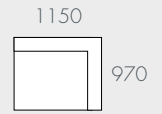

As product specifications sometimes change, please confirm with your GlobeWest salesperson before placing your order.

COVE SEAMED

COMPONENTS

A - 1 Seater Centre

B - Corner Sofa

C - 1 Seater Left Arm

D - 1 Seater Right Arm

MODULAR EXAMPLES

All dimensions shown are millimetres.

KEY	DESCRIPTION	PRODUCT CODE	WIDTH	DEPTH	HEIGHT
A	1 Seater Centre	SOF-COVE-SEAM1S	900	970	860
B	Corner Sofa	SOF-COVE-SEAM1S-CNR	1200	1200	860
C	1 Seater Left Arm	SOF-COVE-SEAM1S-LFT	1150	970	860
D	1 Seater Right Arm	SOF-COVE-SEAM1S-RIT	1150	970	860