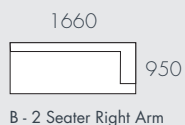

ARUBA PLATFORM

COMPONENTS