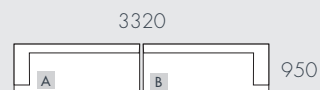

MODULAR EXAMPLES

All dimensions shown are millimetres.

KEY	DESCRIPTION	PRODUCT CODE	WIDTH	DEPTH	HEIGHT
A	2 Seater Left Arm	SOF-ARUBA-PLT-2S-LFT	1660	950	680
B	2 Seater Right Arm	SOF-ARUBA-PLT-2S-RIT	1660	950	680
C	Left Chaise	SOF-ARUBA-PLT-LFT-CHS	950	2600	680
D	Right Chaise	SOF-ARUBA-PLT-RIT-CHS	950	2600	680

*Coffee Table also available

CONTACT US

To find out more information or place an order please contact us.

T. 1800 722 366
E. enquiries@globewest.com.au

Showrooms: Melbourne, Sydney, Brisbane, Adelaide and Perth.