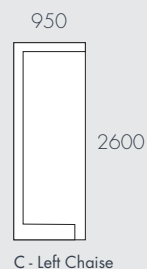

ARUBA PLATFORM

COMPONENTS