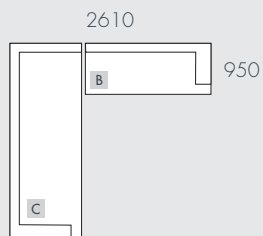

MODULAR EXAMPLES

All dimensions shown are millimetres.

KEY	DESCRIPTION	PRODUCT CODE	WIDTH	DEPTH	HEIGHT
A	2 Seater Left Arm	SOF-ARUBA-PLT-2S-LFT	1660	950	680
B	2 Seater Right Arm	SOF-ARUBA-PLT-2S-RIT	1660	950	680
C	Left Chaise	SOF-ARUBA-PLT-LFT-CHS	950	2600	680
D	Right Chaise	SOF-ARUBA-PLT-RIT-CHS	950	2600	680

*Coffee Table also available

CONTACT US

To find out more information or place an order please contact us.

T. 1800 722 366
E. enquiries@globewest.com.au

Showrooms: Melbourne, Sydney, Brisbane, Adelaide and Perth.