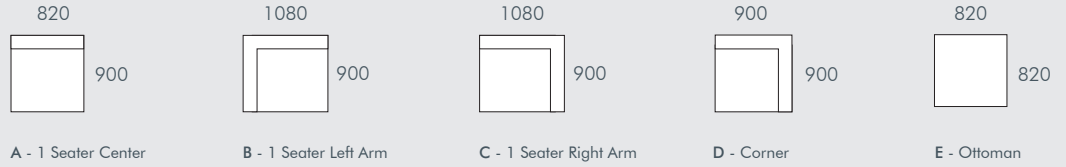

Please refer following page.

NOTES

Modular are ordered as separate units available in left (LFT) or right (RIT) facing orientation. As you stand in front of the sofa the arm will be in either the left of right side of the modular component. Please refer website for care instructions.

As product specifications sometimes change, please confirm with your GlobeWest salesperson before placing your order.

ARUBA CUBE

COMPONENTS

MODULAR EXAMPLES

All dimensions shown are millimetres.

KEY	DESCRIPTION	PRODUCT CODE	WIDTH	DEPTH	HEIGHT
A	Centre Sofa	SOF-ARUBA-CUB1S-CTR	820	900	750
B	1 Seater Left Arm Sofa	SOF-ARUBA-CUB1S-LFT	1080	900	750
C	1 Seater Right Arm Sofa	SOF-ARUBA-CUB1S-RIT	1080	900	750
D	Corner Sofa	SOF-ARUBA-CUB-CNR	900	900	750
E	Ottoman	SOF-ARUBA-CUB-OTT	820	820	450