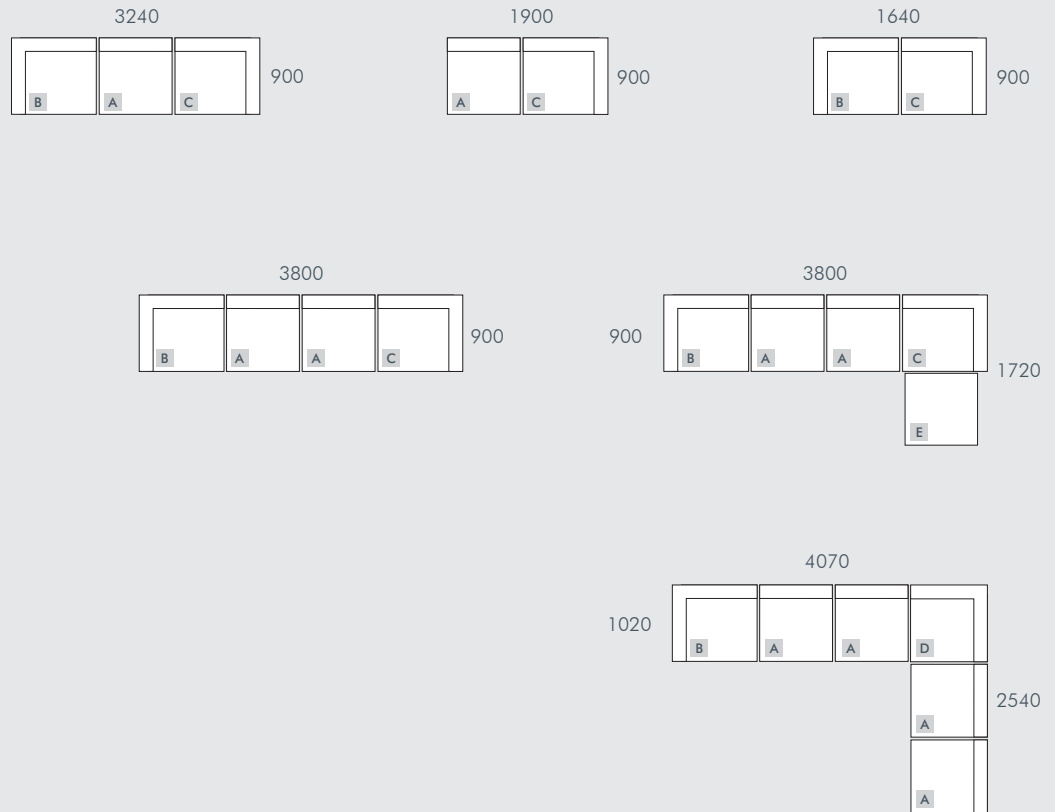

Please refer following page.

NOTES

Modular are ordered as separate units available in left (LFT) or right (RIT) facing orientation. As you stand in front of the sofa the arm will be in either the left of right side of the modular component. Please refer website for care instructions.

As product specifications sometimes change, please confirm with your GlobeWest salesperson before placing your order.

ARUBA CUBE

COMPONENTS

MODULAR EXAMPLES

All dimensions shown are millimetres.

KEY	DESCRIPTION	PRODUCT CODE	WIDTH	DEPTH	HEIGHT
A	Centre Sofa	SOF-ARUBA-CUB1S-CTR	820	900	750
B	1 Seater Left Arm Sofa	SOF-ARUBA-CUB1S-LFT	1080	900	750
C	1 Seater Right Arm Sofa	SOF-ARUBA-CUB1S-RIT	1080	900	750
D	Corner Sofa	SOF-ARUBA-CUB-CNR	900	900	750
E	Ottoman	SOF-ARUBA-CUB-OTT	820	820	450