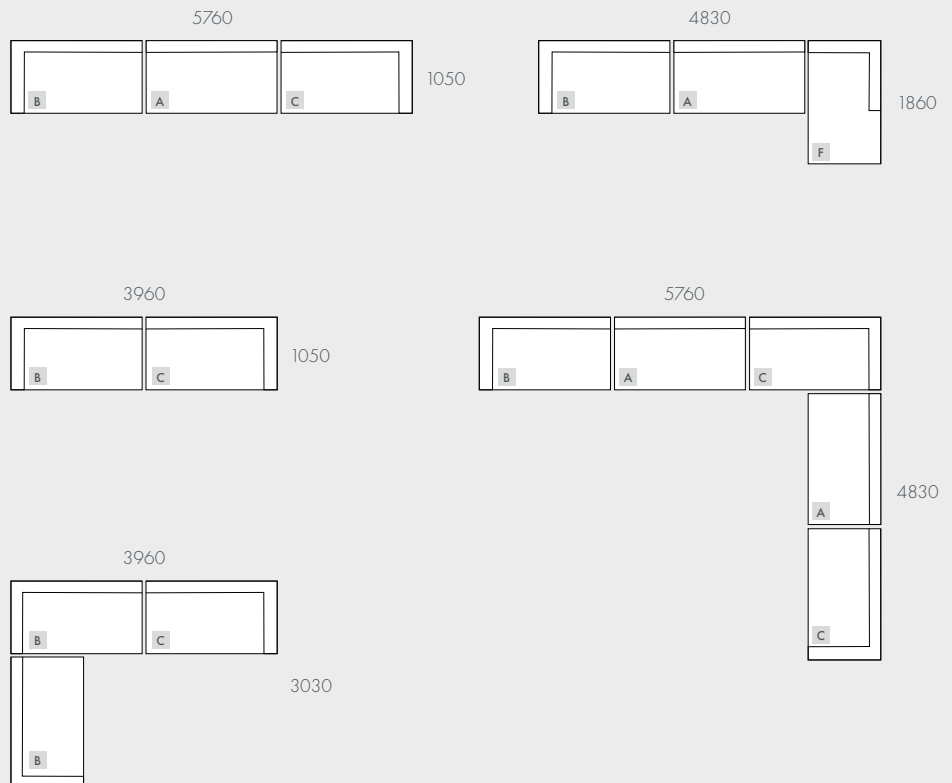

## NOTES

Modulars are ordered as separate units available in left (LFT) or right (RIT) facing orientation. As you stand in front of the sofa the arm will be in either the left or right side of the modular component. Please refer website for care instructions.

## MODULAR EXAMPLES

All dimensions shown are millimetres.

KEY	DESCRIPTION	PRODUCT CODE	WIDTH	DEPTH	HEIGHT
A	2 Seater Centre	SOF-TOLV-ISLE2S-CTR	1800	1050	820
B	2 Seater Left Arm	SOF-TOLV-ISLE2S-LFT	1980	1050	820
C	2 Seater Right Arm	SOF-TOLV-ISLE2S-RIT	1980	1050	820
D	Left Chaise	SOF-TOLV-ISLE-LFT-CHS	1050	1860	820
E	Right Chaise	SOF-TOLV-ISLE-RIT-CHS	1050	1860	820
F	4 Seat Sofa	SOF-TOLV-ISLE4S	3060	1050	820