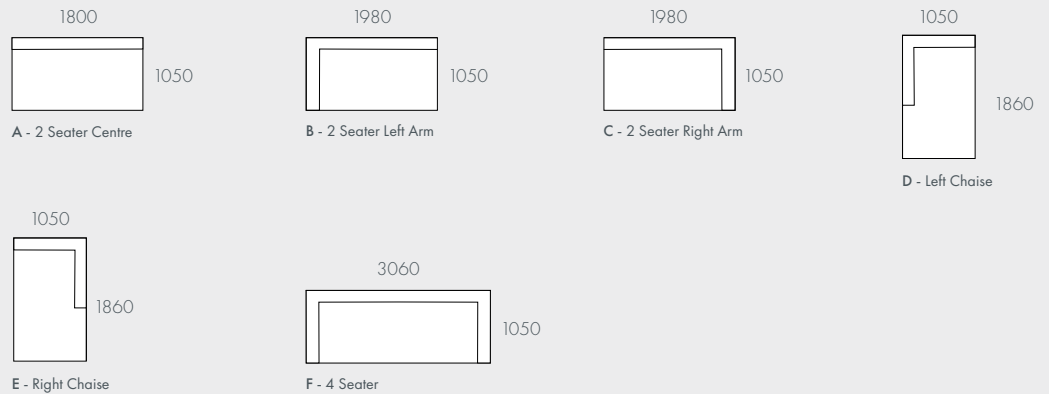

Tolv ISLET

COMPONENTS