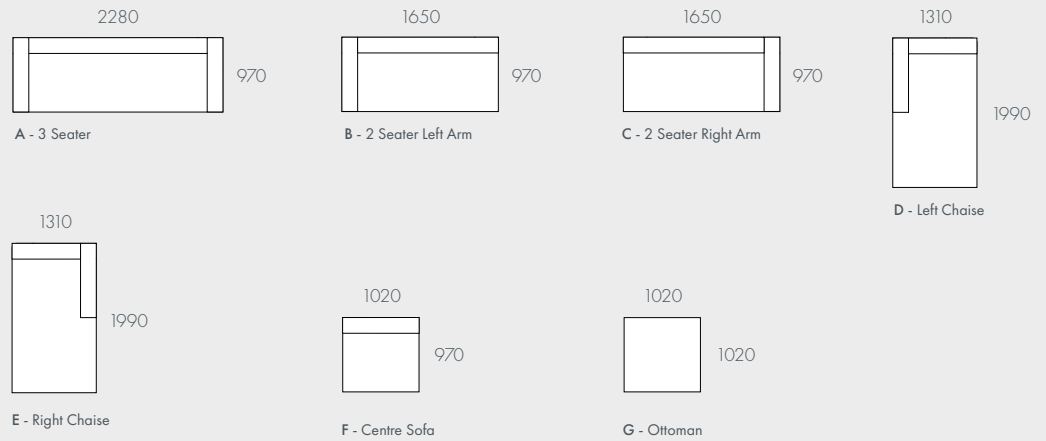

WIDTHS	Various
DEPTH	Various
SEAT HEIGHT	390mm

COVERS Non Removable

PROFILE Medium Cushion

FILLING High Density Foam, Dacron and Feather

JOINING BRACKETS Included

CORE UPHOLSTERY COLOURS

Barley (BRLY)

Cinder Grey (CNDGY)

NOTES

Modulars are ordered as separate units available in left (LFT) or right (RIT) facing orientation. As you stand in front of the sofa the arm will be in either the left or right side of the modular component. Please refer website for care instructions.

As product specifications sometimes change, please confirm with your GlobeWest salesperson before placing your order.

SIDNEY SLOUCH

COMPONENTS

MODULAR EXAMPLES

All dimensions shown are millimetres.

KEY	DESCRIPTION	PRODUCT CODE	WIDTH	DEPTH	HEIGHT
A	3 Seater	SOF-SID-SLCH3S	2280	970	730
B	2 Seater Left Arm	SOF-SID-SLCH2S-LFT	1650	970	730
C	2 Seater Right Arm	SOF-SID-SLCH2S-RIT	1650	970	730
D	Left Chaise	SOF-SID-SLCH-LFT-CHS	1310	1990	730
E	Right Chaise	SOF-SID-SLCH-RIT-CHS	1310	1990	730
F	Centre	SOF-SID-SLCH1S-CTR	1020	970	730
G	Ottoman	SOF-SID-SLCH-OTT	1020	1020	390