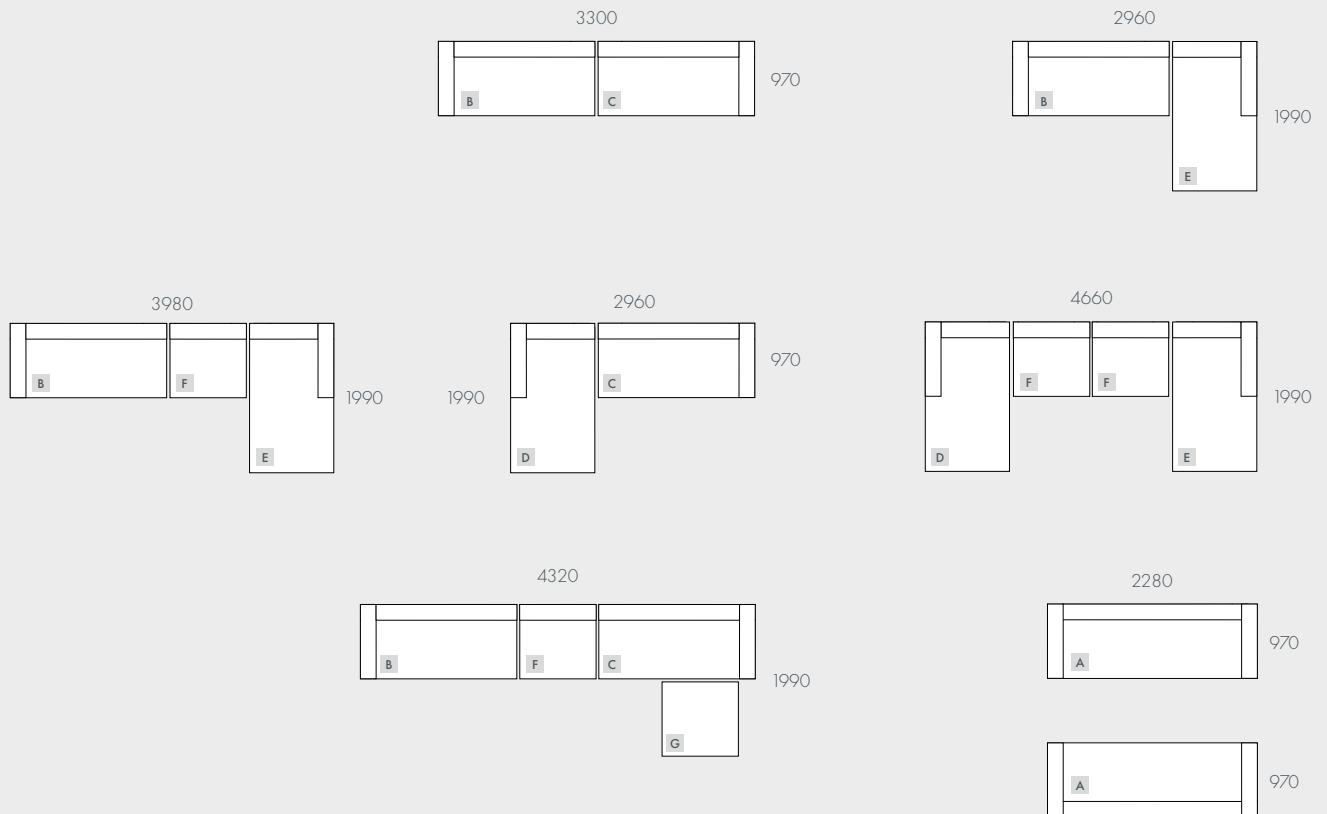

WIDTHS	Various
DEPTH	Various
SEAT HEIGHT	390mm

COVERS Non Removable

PROFILE Medium Cushion

FILLING High Density Foam, Dacron and Feather

JOINING BRACKETS Included

CORE UPHOLSTERY COLOURS

Barley (BRLY)

Cinder Grey (CNDGY)

NOTES

Modulars are ordered as separate units available in left (LFT) or right (RIT) facing orientation. As you stand in front of the sofa the arm will be in either the left or right side of the modular component. Please refer website for care instructions.

As product specifications sometimes change, please confirm with your GlobeWest salesperson before placing your order.

SIDNEY SLOUCH

COMPONENTS

MODULAR EXAMPLES

All dimensions shown are millimetres.

KEY	DESCRIPTION	PRODUCT CODE	WIDTH	DEPTH	HEIGHT
A	3 Seater	SOF-SID-SLCH3S	2280	970	730
B	2 Seater Left Arm	SOF-SID-SLCH2S-LFT	1650	970	730
C	2 Seater Right Arm	SOF-SID-SLCH2S-RIT	1650	970	730
D	Left Chaise	SOF-SID-SLCH-LFT-CHS	1310	1990	730
E	Right Chaise	SOF-SID-SLCH-RIT-CHS	1310	1990	730
F	Centre	SOF-SID-SLCH1S-CTR	1020	970	730
G	Ottoman	SOF-SID-SLCH-OTT	1020	1020	390