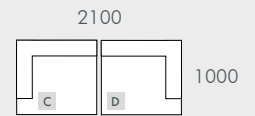

MODULAR EXAMPLES

All dimensions shown are millimetres.

KEY	DESCRIPTION	PRODUCT CODE	WIDTH	DEPTH	HEIGHT
A	Ottoman	OTT-NAT-MOR	1050	700	380
B	1 Seater Center Sofa	SOF-NAT-MOR1S-CTR	1050	1000	720
C	1 Seater Left Arm	SOF-NAT-MOR1S-LFT	1050	1000	720
D	1 Seater Right Arm	SOF-NAT-MOR1S-RIT	1050	1000	720
E	Left Chaise	SOF-NAT-MOR-LFT-CHS	1050	1400	720
F	Right Chaise	SOF-NAT-MOR-RIT-CHS	1050	1400	720

CONTACT US

To find out more information or place an order please contact us.

T. 1800 722 366

E. enquiries@globewest.com.au

Showrooms: Melbourne, Sydney, Brisbane, Adelaide and Perth.