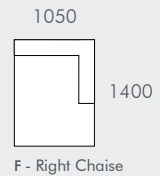

NATADORA MOROCCO

COMPONENTS