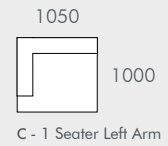

NATADORA MOROCCO

COMPONENTS