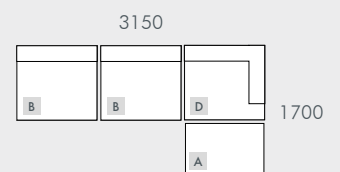

MODULAR EXAMPLES

All dimensions shown are millimetres.

KEY	DESCRIPTION	PRODUCT CODE	WIDTH	DEPTH	HEIGHT
A	Ottoman	OTT-NAT-MOR	1050	700	380
B	1 Seater Center Sofa	SOF-NAT-MOR1S-CTR	1050	1000	720
C	1 Seater Left Arm	SOF-NAT-MOR1S-LFT	1050	1000	720
D	1 Seater Right Arm	SOF-NAT-MOR1S-RIT	1050	1000	720
E	Left Chaise	SOF-NAT-MOR-LFT-CHS	1050	1400	720
F	Right Chaise	SOF-NAT-MOR-RIT-CHS	1050	1400	720

CONTACT US

To find out more information or place an order please contact us.

T. 1800 722 366

E. enquiries@globewest.com.au

Showrooms: Melbourne, Sydney, Brisbane, Adelaide and Perth.