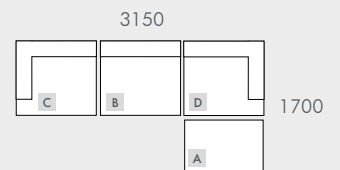

MODULAR EXAMPLES

All dimensions shown are millimetres.

KEY	DESCRIPTION	PRODUCT CODE	WIDTH	DEPTH	HEIGHT
A	Ottoman	OTT-NAT-MOR	1050	700	380
B	1 Seater Center Sofa	SOF-NAT-MOR1S-CTR	1050	1000	720
C	1 Seater Left Arm	SOF-NAT-MOR1S-LFT	1050	1000	720
D	1 Seater Right Arm	SOF-NAT-MOR1S-RIT	1050	1000	720
E	Left Chaise	SOF-NAT-MOR-LFT-CHS	1050	1400	720
F	Right Chaise	SOF-NAT-MOR-RIT-CHS	1050	1400	720

CONTACT US

To find out more information or place an order please contact us.

T. 1800 722 366

E. enquiries@globewest.com.au

Showrooms: Melbourne, Sydney, Brisbane, Adelaide and Perth.