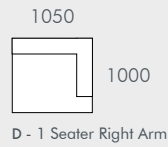

NATADORA MOROCCO

COMPONENTS