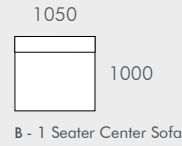

NATADORA MOROCCO

COMPONENTS