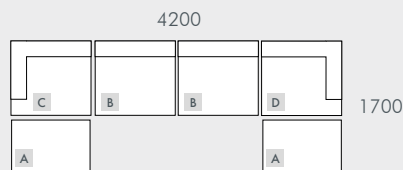

MODULAR EXAMPLES

All dimensions shown are millimetres.

KEY	DESCRIPTION	PRODUCT CODE	WIDTH	DEPTH	HEIGHT
A	Ottoman	OTT-NAT-MOR	1050	700	380
B	1 Seater Center Sofa	SOF-NAT-MOR1S-CTR	1050	1000	720
C	1 Seater Left Arm	SOF-NAT-MOR1S-LFT	1050	1000	720
D	1 Seater Right Arm	SOF-NAT-MOR1S-RIT	1050	1000	720
E	Left Chaise	SOF-NAT-MOR-LFT-CHS	1050	1400	720
F	Right Chaise	SOF-NAT-MOR-RIT-CHS	1050	1400	720

CONTACT US

To find out more information or place an order please contact us.

T. 1800 722 366

E. enquiries@globewest.com.au

Showrooms: Melbourne, Sydney, Brisbane, Adelaide and Perth.