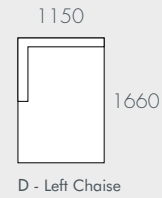

UPHOLSTERY COLOUR

MATERIALS

Frost Grey	90% Polyester, 10% Cotton
Thunder Grey	90% Polyester, 10% Cotton

DIMENSIONS

WIDTHS	Various
DEPTH	Various
SEAT HEIGHT	460mm
ARM HEIGHT	620mm

COVERS

Non-Removable

PROFILE

COMPONENTS & CONFIGURATIONS

Please refer following page.

NOTES

Modulars are ordered as separate units available in left (LFT) or right (RIT) facing orientation. As you stand in front of the sofa the arm will be in either the left or right side of the modular component. Please refer website for care instructions.

As product specifications sometimes change, please confirm with your GlobeWest salesperson before placing your order.

JUNO ARI

COMPONENTS

MODULAR EXAMPLES

KEY	DESCRIPTION	PRODUCT CODE	WIDTH	DEPTH	HEIGHT
A	3 Seater Sofa	SOF-JUN-ARI-3S	2300	1025	800
B	2 Seater Left Arm	SOF-JUN-ARI-2S-LFT	2110	1025	800
C	2 Seater Right Arm	SOF-JUN-ARI-2S-RIT	2110	1025	800
D	Left Chaise	SOF-JUN-ARI-LFT-CHS	1150	1660	800
E	Right Chaise	SOF-JUN-ARI-RIT-CHS	1150	1660	800