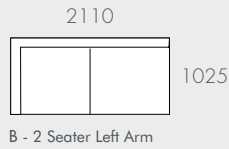

UPHOLSTERY COLOUR

MATERIALS

Frost Grey	90% Polyester, 10% Cotton
Thunder Grey	90% Polyester, 10% Cotton

DIMENSIONS

WIDTHS	Various
DEPTH	Various
SEAT HEIGHT	460mm
ARM HEIGHT	620mm

COVERS

Non-Removable

PROFILE

COMPONENTS & CONFIGURATIONS

Please refer following page.

NOTES

Modulars are ordered as separate units available in left (LFT) or right (RIT) facing orientation. As you stand in front of the sofa the arm will be in either the left or right side of the modular component. Please refer website for care instructions.

As product specifications sometimes change, please confirm with your GlobeWest salesperson before placing your order.

JUNO ARI

COMPONENTS

MODULAR EXAMPLES

KEY	DESCRIPTION	PRODUCT CODE	WIDTH	DEPTH	HEIGHT
A	3 Seater Sofa	SOF-JUN-ARI-3S	2300	1025	800
B	2 Seater Left Arm	SOF-JUN-ARI-2S-LFT	2110	1025	800
C	2 Seater Right Arm	SOF-JUN-ARI-2S-RIT	2110	1025	800
D	Left Chaise	SOF-JUN-ARI-LFT-CHS	1150	1660	800
E	Right Chaise	SOF-JUN-ARI-RIT-CHS	1150	1660	800