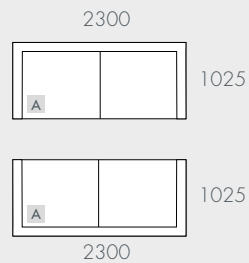

UPHOLSTERY COLOUR

MATERIALS

Frost Grey	90% Polyester, 10% Cotton
Thunder Grey	90% Polyester, 10% Cotton

DIMENSIONS

WIDTHS	Various
DEPTH	Various
SEAT HEIGHT	460mm
ARM HEIGHT	620mm

COVERS

Non-Removable

PROFILE

COMPONENTS & CONFIGURATIONS

Please refer following page.

NOTES

Modulars are ordered as separate units available in left (LFT) or right (RIT) facing orientation. As you stand in front of the sofa the arm will be in either the left or right side of the modular component. Please refer website for care instructions.

As product specifications sometimes change, please confirm with your GlobeWest salesperson before placing your order.

JUNO ARI

COMPONENTS

MODULAR EXAMPLES

KEY	DESCRIPTION	PRODUCT CODE	WIDTH	DEPTH	HEIGHT
A	3 Seater Sofa	SOF-JUN-ARI-3S	2300	1025	800
B	2 Seater Left Arm	SOF-JUN-ARI-2S-LFT	2110	1025	800
C	2 Seater Right Arm	SOF-JUN-ARI-2S-RIT	2110	1025	800
D	Left Chaise	SOF-JUN-ARI-LFT-CHS	1150	1660	800
E	Right Chaise	SOF-JUN-ARI-RIT-CHS	1150	1660	800