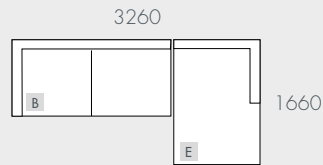

UPHOLSTERY COLOUR

MATERIALS

Frost Grey	90% Polyester, 10% Cotton
Thunder Grey	90% Polyester, 10% Cotton

DIMENSIONS

WIDTHS	Various
DEPTH	Various
SEAT HEIGHT	460mm
ARM HEIGHT	620mm

COVERS

Non-Removable

PROFILE

COMPONENTS & CONFIGURATIONS

Please refer following page.

NOTES

Modulars are ordered as separate units available in left (LFT) or right (RIT) facing orientation. As you stand in front of the sofa the arm will be in either the left or right side of the modular component. Please refer website for care instructions.

As product specifications sometimes change, please confirm with your GlobeWest salesperson before placing your order.

JUNO ARI

COMPONENTS

MODULAR EXAMPLES

KEY	DESCRIPTION	PRODUCT CODE	WIDTH	DEPTH	HEIGHT
A	3 Seater Sofa	SOF-JUN-ARI-3S	2300	1025	800
B	2 Seater Left Arm	SOF-JUN-ARI-2S-LFT	2110	1025	800
C	2 Seater Right Arm	SOF-JUN-ARI-2S-RIT	2110	1025	800
D	Left Chaise	SOF-JUN-ARI-LFT-CHS	1150	1660	800
E	Right Chaise	SOF-JUN-ARI-RIT-CHS	1150	1660	800