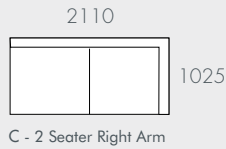

UPHOLSTERY COLOUR

MATERIALS

Frost Grey	90% Polyester, 10% Cotton
Thunder Grey	90% Polyester, 10% Cotton

DIMENSIONS

WIDTHS	Various
DEPTH	Various
SEAT HEIGHT	460mm
ARM HEIGHT	620mm

COVERS

Non-Removable

PROFILE

COMPONENTS & CONFIGURATIONS

Please refer following page.

NOTES

Modulars are ordered as separate units available in left (LFT) or right (RIT) facing orientation. As you stand in front of the sofa the arm will be in either the left or right side of the modular component. Please refer website for care instructions.

As product specifications sometimes change, please confirm with your GlobeWest salesperson before placing your order.

JUNO ARI

COMPONENTS

MODULAR EXAMPLES

KEY	DESCRIPTION	PRODUCT CODE	WIDTH	DEPTH	HEIGHT
A	3 Seater Sofa	SOF-JUN-ARI-3S	2300	1025	800
B	2 Seater Left Arm	SOF-JUN-ARI-2S-LFT	2110	1025	800
C	2 Seater Right Arm	SOF-JUN-ARI-2S-RIT	2110	1025	800
D	Left Chaise	SOF-JUN-ARI-LFT-CHS	1150	1660	800
E	Right Chaise	SOF-JUN-ARI-RIT-CHS	1150	1660	800