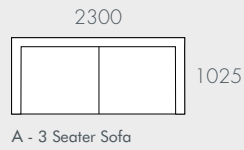

UPHOLSTERY COLOUR

MATERIALS

Frost Grey	90% Polyester, 10% Cotton
Thunder Grey	90% Polyester, 10% Cotton

DIMENSIONS

WIDTHS	Various
DEPTH	Various
SEAT HEIGHT	460mm
ARM HEIGHT	620mm

COVERS

Non-Removable

PROFILE

Soft Cushion

FILLING

Foam & Feather

JOINING BRACKETS

Included

UPHOLSTERY COLOURS

Frost Grey
(FRO)

Thunder Grey
(THU)

COMPONENTS & CONFIGURATIONS

Please refer following page.

NOTES

Modulars are ordered as separate units available in left (LFT) or right (RIT) facing orientation. As you stand in front of the sofa the arm will be in either the left or right side of the modular component. Please refer website for care instructions.

As product specifications sometimes change, please confirm with your GlobeWest salesperson before placing your order.

JUNO ARI

COMPONENTS

MODULAR EXAMPLES

KEY	DESCRIPTION	PRODUCT CODE	WIDTH	DEPTH	HEIGHT
A	3 Seater Sofa	SOF-JUN-ARI-3S	2300	1025	800
B	2 Seater Left Arm	SOF-JUN-ARI-2S-LFT	2110	1025	800
C	2 Seater Right Arm	SOF-JUN-ARI-2S-RIT	2110	1025	800
D	Left Chaise	SOF-JUN-ARI-LFT-CHS	1150	1660	800
E	Right Chaise	SOF-JUN-ARI-RIT-CHS	1150	1660	800