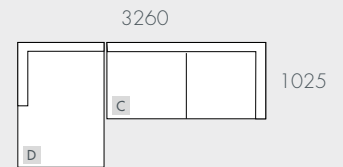

UPHOLSTERY COLOUR

MATERIALS

Frost Grey	90% Polyester, 10% Cotton
Thunder Grey	90% Polyester, 10% Cotton

DIMENSIONS

WIDTHS	Various
DEPTH	Various
SEAT HEIGHT	460mm
ARM HEIGHT	620mm

COVERS

Non-Removable

PROFILE

COMPONENTS & CONFIGURATIONS

Please refer following page.

NOTES

Modulars are ordered as separate units available in left (LFT) or right (RIT) facing orientation. As you stand in front of the sofa the arm will be in either the left or right side of the modular component. Please refer website for care instructions.

As product specifications sometimes change, please confirm with your GlobeWest salesperson before placing your order.

JUNO ARI

COMPONENTS

MODULAR EXAMPLES

KEY	DESCRIPTION	PRODUCT CODE	WIDTH	DEPTH	HEIGHT
A	3 Seater Sofa	SOF-JUN-ARI-3S	2300	1025	800
B	2 Seater Left Arm	SOF-JUN-ARI-2S-LFT	2110	1025	800
C	2 Seater Right Arm	SOF-JUN-ARI-2S-RIT	2110	1025	800
D	Left Chaise	SOF-JUN-ARI-LFT-CHS	1150	1660	800
E	Right Chaise	SOF-JUN-ARI-RIT-CHS	1150	1660	800