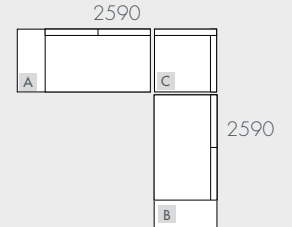

As product specifications sometimes change, please confirm with your GlobeWest salesperson before placing your order.

HAVEN

COMPONENTS

A - 2 Seater Left Arm

B - 2 Seater Right Arm

C - Corner Sofa

MODULAR EXAMPLES

All dimensions shown are millimetres.

KEY	DESCRIPTION	PRODUCT CODE	WIDTH	DEPTH	HEIGHT
A	2 Seater Left Arm	SOF-HAVEN-2S-LFT	1760	830	650
B	2 Seater Right Arm	SOF-HAVEN-2S-RIT	1760	830	650
C	Corner Sofa	SOF-HAVEN-CNR	830	830	650