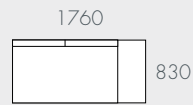

B - 2 Seater Right Arm