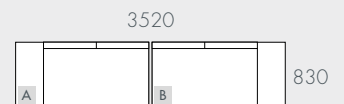

As product specifications sometimes change, please confirm with your GlobeWest salesperson before placing your order.

HAVEN

COMPONENTS

A - 2 Seater Left Arm

B - 2 Seater Right Arm

C - Corner Sofa

MODULAR EXAMPLES

All dimensions shown are millimetres.

KEY	DESCRIPTION	PRODUCT CODE	WIDTH	DEPTH	HEIGHT
A	2 Seater Left Arm	SOF-HAVEN-2S-LFT	1760	830	650
B	2 Seater Right Arm	SOF-HAVEN-2S-RIT	1760	830	650
C	Corner Sofa	SOF-HAVEN-CNR	830	830	650