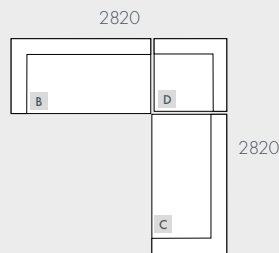

## COMPONENTS

A - 3 Seater Sofa

B - 2 Seater Left Arm

C - 2 Seater Right Arm

D - Corner Sofa

## MODULAR EXAMPLES

All dimensions shown are millimetres.

KEY	DESCRIPTION	PRODUCT CODE	WIDTH	DEPTH	HEIGHT
A	3 Seater Sofa	SOF-FEL-RND3S	2200	1000	760
B	2 Seater Left Arm	SOF-FEL-RND-2S-LFT	1850	1000	760
C	2 Seater Right Arm	SOF-FEL-RND-2S-RIT	1850	1000	760
D	Corner Sofa	SOF-FEL-RND-CNR	970	970	760