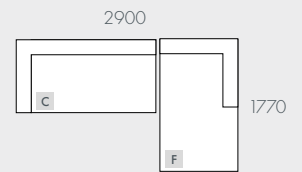

## COMPONENTS

A - 3 Seater Sofa

B - 4 Seater Sofa

C - 3 Seater Left Arm

D - 3 Seater Right Arm

E - Left Chaise

F - Right Chaise

G - Ottoman

## MODULAR EXAMPLES

All dimensions shown are millimetres.

KEY	DESCRIPTION	PRODUCT CODE	WIDTH	DEPTH	HEIGHT
A	3 Seater Sofa	SOF-FEL-BLK-3S	2150	970	640
B	4 Seater Sofa	SOF-FEL-BLK-4S	2950	970	640
C	3 Seater Left Arm	SOF-FEL-BLK-3S-LFT	1850	970	640
D	3 Seater Right Arm	SOF-FEL-BLK-3S-RIT	1850	970	640
E	Left Chaise	SOF-FEL-BLK-LFT-CHS	1050	1770	640
F	Right Chaise	SOF-FEL-BLK-RIT-CHS	1050	1770	640
G	Ottoman	SOF-FEL-BLK-OTT	800	800	380