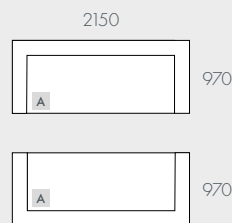

## COMPONENTS

A - 3 Seater Sofa

B - 4 Seater Sofa

C - 3 Seater Left Arm

D - 3 Seater Right Arm

E - Left Chaise

F - Right Chaise

G - Ottoman

## MODULAR EXAMPLES

All dimensions shown are millimetres.

KEY	DESCRIPTION	PRODUCT CODE	WIDTH	DEPTH	HEIGHT
A	3 Seater Sofa	SOF-FEL-BLK-3S	2150	970	640
B	4 Seater Sofa	SOF-FEL-BLK-4S	2950	970	640
C	3 Seater Left Arm	SOF-FEL-BLK-3S-LFT	1850	970	640
D	3 Seater Right Arm	SOF-FEL-BLK-3S-RIT	1850	970	640
E	Left Chaise	SOF-FEL-BLK-LFT-CHS	1050	1770	640
F	Right Chaise	SOF-FEL-BLK-RIT-CHS	1050	1770	640
G	Ottoman	SOF-FEL-BLK-OTT	800	800	380