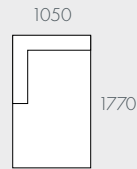

## COMPONENTS

A - 3 Seater Sofa

B - 4 Seater Sofa

C - 3 Seater Left Arm

D - 3 Seater Right Arm

E - Left Chaise

F - Right Chaise

G - Ottoman

## MODULAR EXAMPLES

All dimensions shown are millimetres.

KEY	DESCRIPTION	PRODUCT CODE	WIDTH	DEPTH	HEIGHT
A	3 Seater Sofa	SOF-FEL-BLK-3S	2150	970	640
B	4 Seater Sofa	SOF-FEL-BLK-4S	2950	970	640
C	3 Seater Left Arm	SOF-FEL-BLK-3S-LFT	1850	970	640
D	3 Seater Right Arm	SOF-FEL-BLK-3S-RIT	1850	970	640
E	Left Chaise	SOF-FEL-BLK-LFT-CHS	1050	1770	640
F	Right Chaise	SOF-FEL-BLK-RIT-CHS	1050	1770	640
G	Ottoman	SOF-FEL-BLK-OTT	800	800	380