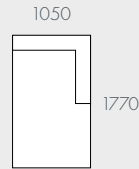

## COMPONENTS

A - 3 Seater Sofa

B - 4 Seater Sofa

C - 3 Seater Left Arm

D - 3 Seater Right Arm

E - Left Chaise

F - Right Chaise

G - Ottoman

## MODULAR EXAMPLES

All dimensions shown are millimetres.

KEY	DESCRIPTION	PRODUCT CODE	WIDTH	DEPTH	HEIGHT
A	3 Seater Sofa	SOF-FEL-BLK-3S	2150	970	640
B	4 Seater Sofa	SOF-FEL-BLK-4S	2950	970	640
C	3 Seater Left Arm	SOF-FEL-BLK-3S-LFT	1850	970	640
D	3 Seater Right Arm	SOF-FEL-BLK-3S-RIT	1850	970	640
E	Left Chaise	SOF-FEL-BLK-LFT-CHS	1050	1770	640
F	Right Chaise	SOF-FEL-BLK-RIT-CHS	1050	1770	640
G	Ottoman	SOF-FEL-BLK-OTT	800	800	380