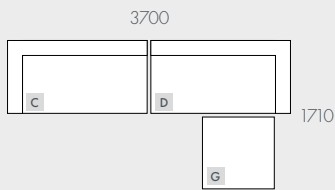

## COMPONENTS

A - 3 Seater Sofa

B - 4 Seater Sofa

C - 3 Seater Left Arm

D - 3 Seater Right Arm

E - Left Chaise

F - Right Chaise

G - Ottoman

## MODULAR EXAMPLES

All dimensions shown are millimetres.

KEY	DESCRIPTION	PRODUCT CODE	WIDTH	DEPTH	HEIGHT
A	3 Seater Sofa	SOF-FEL-BLK-3S	2150	970	640
B	4 Seater Sofa	SOF-FEL-BLK-4S	2950	970	640
C	3 Seater Left Arm	SOF-FEL-BLK-3S-LFT	1850	970	640
D	3 Seater Right Arm	SOF-FEL-BLK-3S-RIT	1850	970	640
E	Left Chaise	SOF-FEL-BLK-LFT-CHS	1050	1770	640
F	Right Chaise	SOF-FEL-BLK-RIT-CHS	1050	1770	640
G	Ottoman	SOF-FEL-BLK-OTT	800	800	380