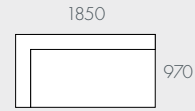

C - 3 Seater Left Arm